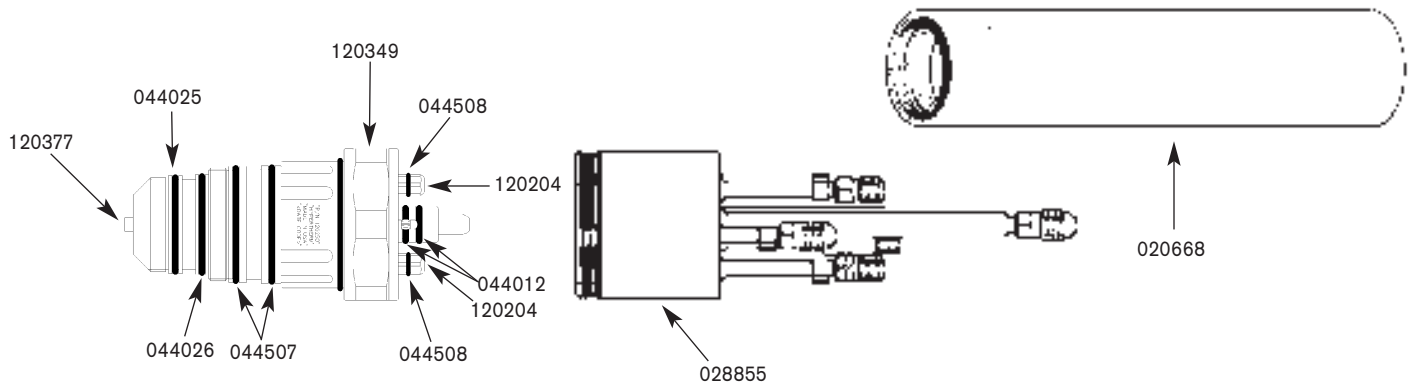

HD3070 HyDefinition PAC186 Torch Assembly

PART NUMBER	DESCRIPTION
120208	Torch Main Body, PAC184
120349	Torch Main Body, PAC186
120256	Sleeve, Mounting, PAC184
020668	Sleeve, Mounting, PAC186
044012	O-Ring, Buna, 70 Duro 0.364 x .070
044025	O-Ring, Buna, 1.176 x .070
044026	O-Ring, Buna, 70 Duro 1.239 x .070
044507	O-Ring, Buna, 70 Duro 1.424 x .070
044508	O-Ring, Buna, 70 Duro 0.216 x .053
028840	Assy, PAC184, 45° Torch Quick-Disconnect
028855	Assy, PAC185/186, Straight Quick Disconnect
120377	Tube, Water Electrode Cooling, PAC186
120204	Bullet Connector