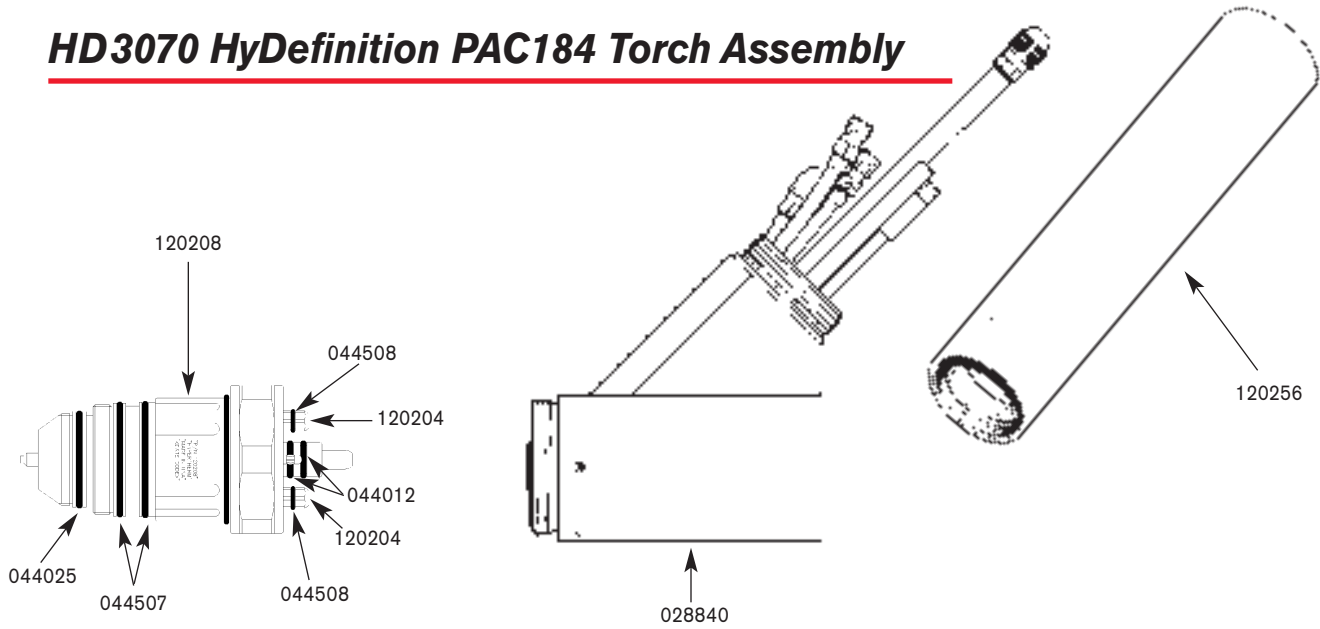

HD3070 HyDefinition PAC184 Torch Assembly